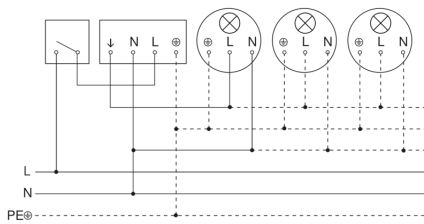

## Light without neutral conductor

## Connection using two-circuit switch for manual and automatic operation

## Connection of 4-fold push-button coupler to DALI2 APC