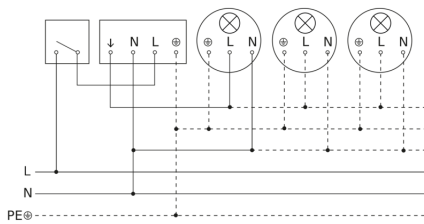

## Light without neutral conductor

## Connection using two-circuit switch for manual and automatic operation

## Connection of 4-fold push-button coupler to DALI2 APC